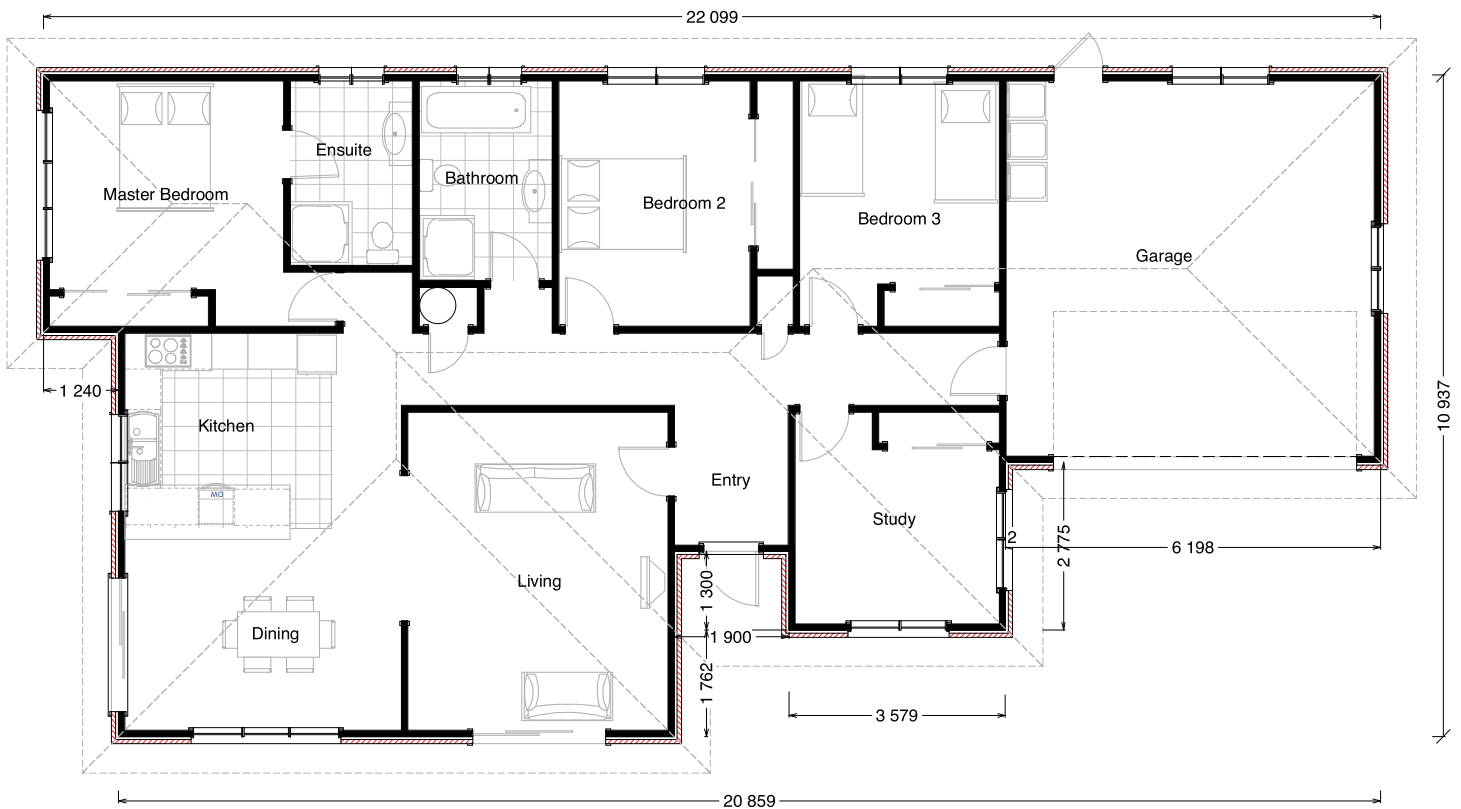

Rimu

3 + Study
2
2
194m²

© plan copyright to Coastal Homes

Floor Area
194m²

Coastal Homes also offers a Free Consultancy Service to assist with product and design choices (eg. kitchen, plumbing fixtures, window joinery, floor coverings, paint colours etc)