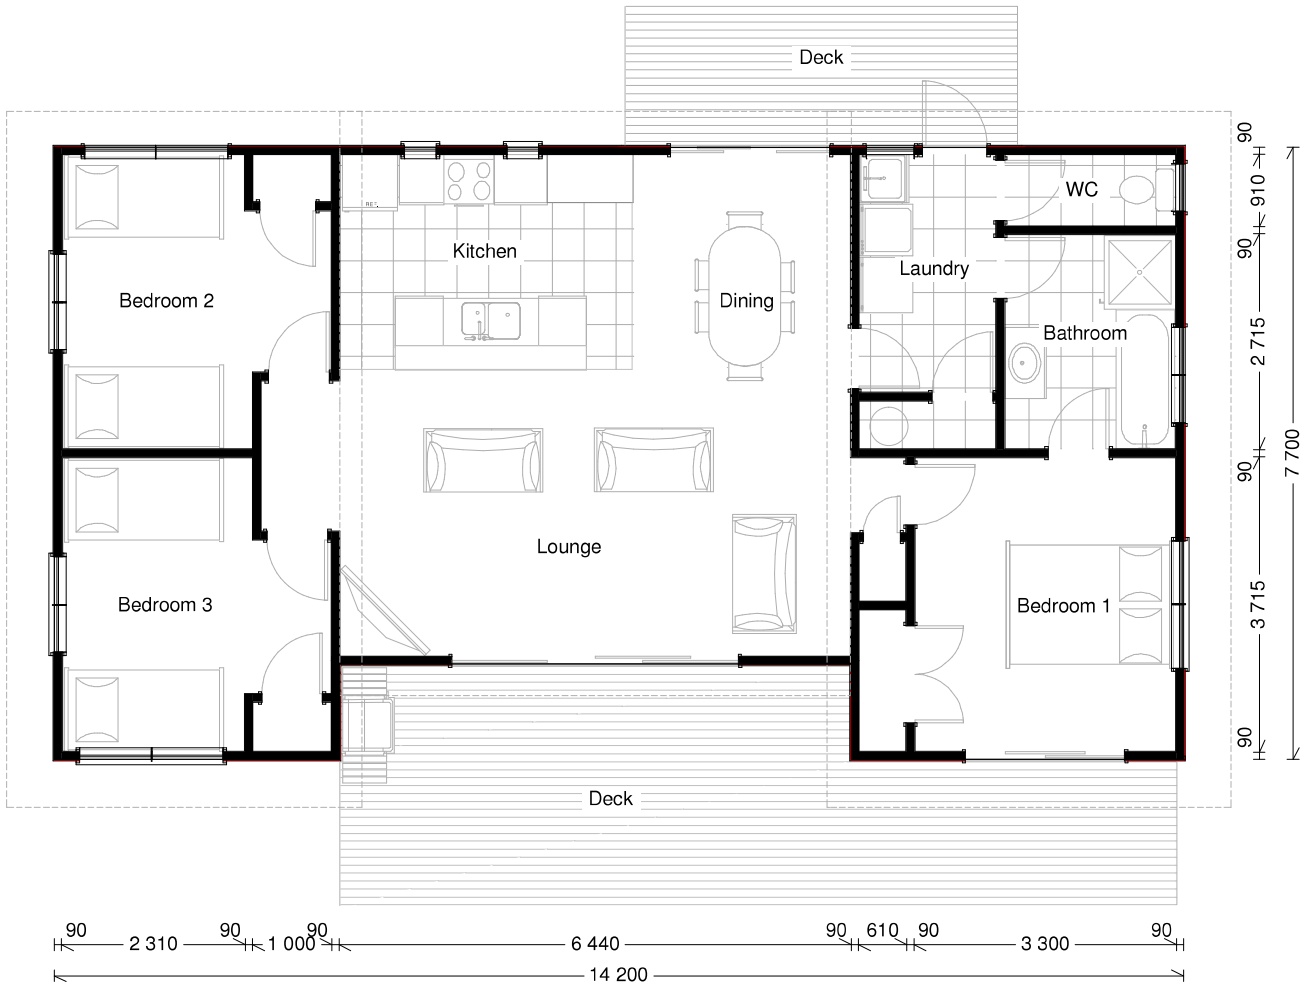

Tui

3 1 0 102m²

© plan copyright to Coastal Homes

Coastal Homes also offers a Free Consultancy Service to assist with product and design choices (eg. kitchen, plumbing fixtures, window joinery, floor coverings, paint colours etc)