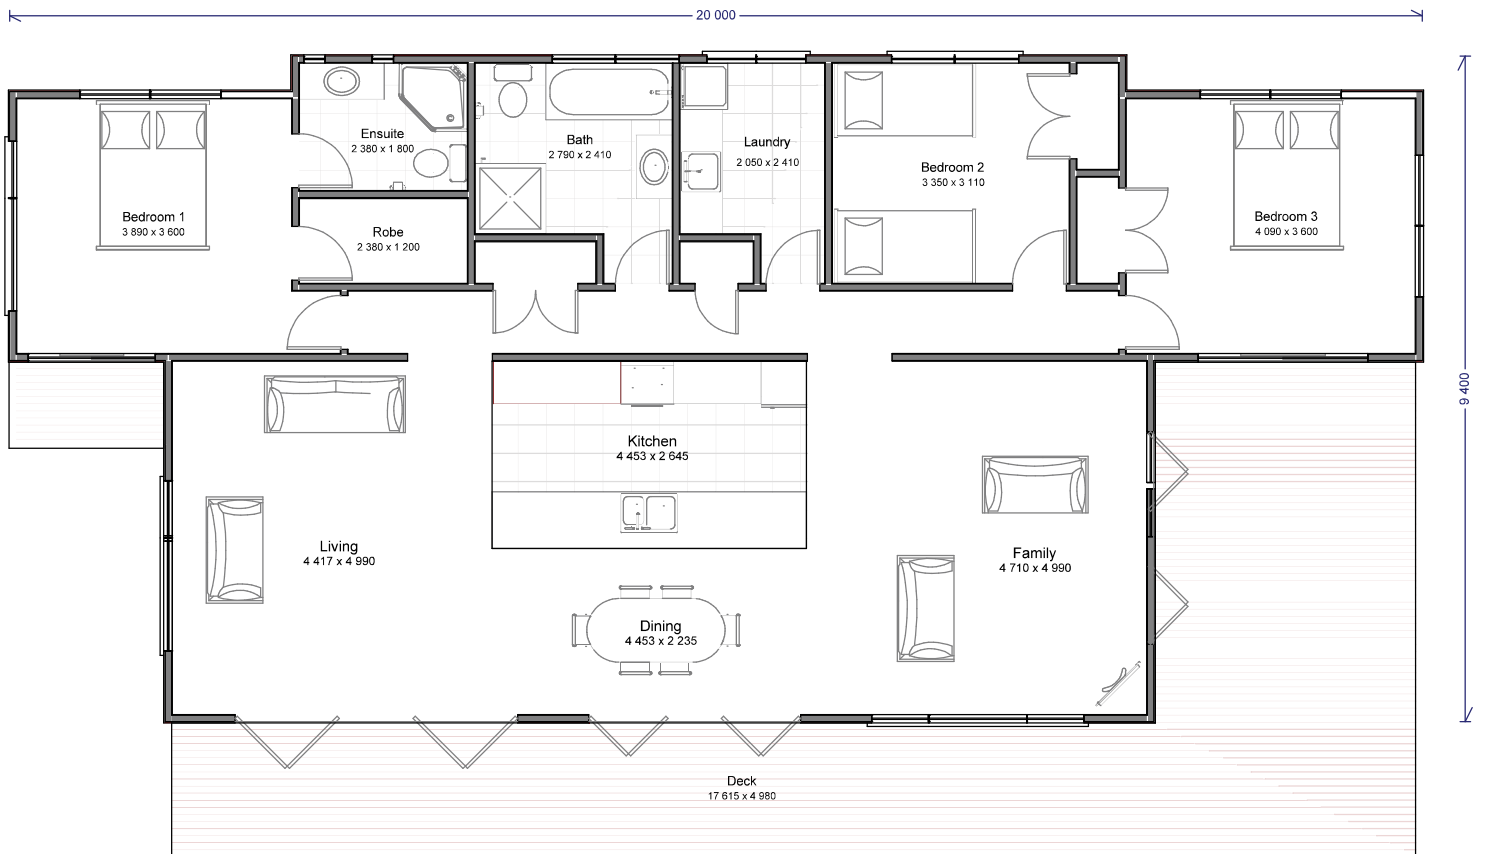

The Sand Dune

3 2 0 153m²

© plan copyright to Coastal Homes

Coastal Homes also offers a Free Consultancy Service to assist with product and design choices (eg. kitchen, plumbing fixtures, window joinery, floor coverings, paint colours etc)