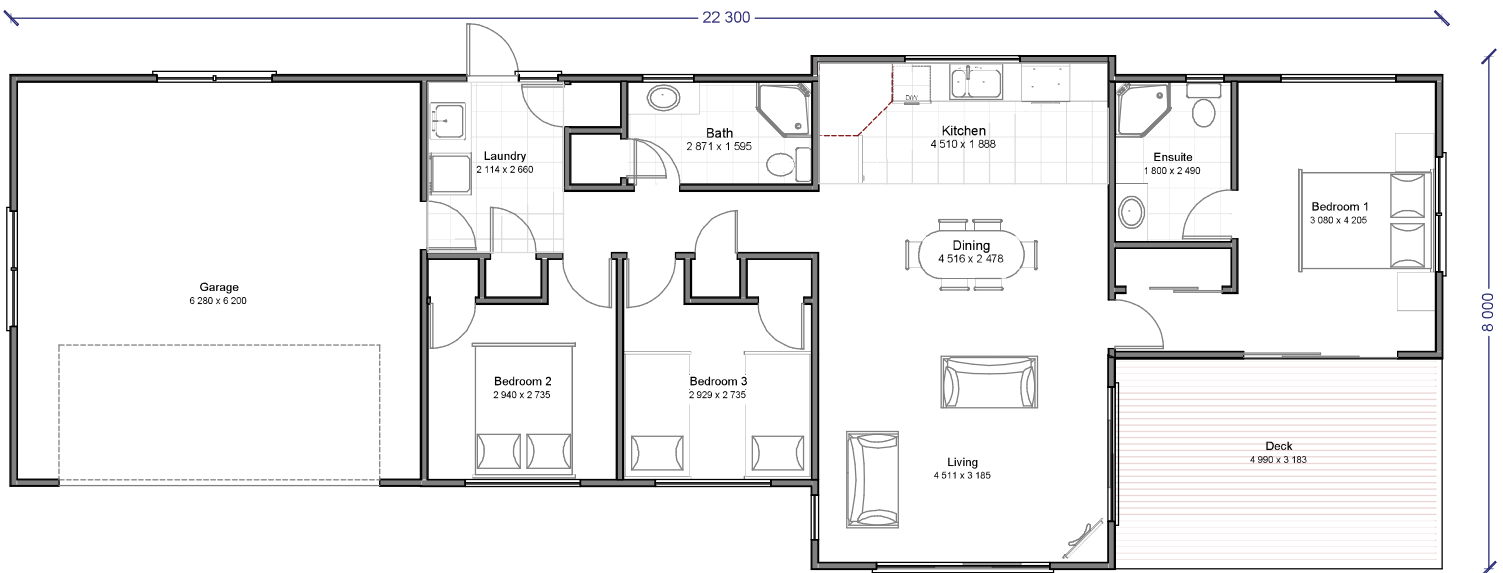

# The Gull Mono

3 2 2 140m<sup>2</sup>

© plan copyright to Coastal Homes

Coastal Homes also offers a Free Consultancy Service to assist with product and design choices (eg. kitchen, plumbing fixtures, window joinery, floor coverings, paint colours etc)