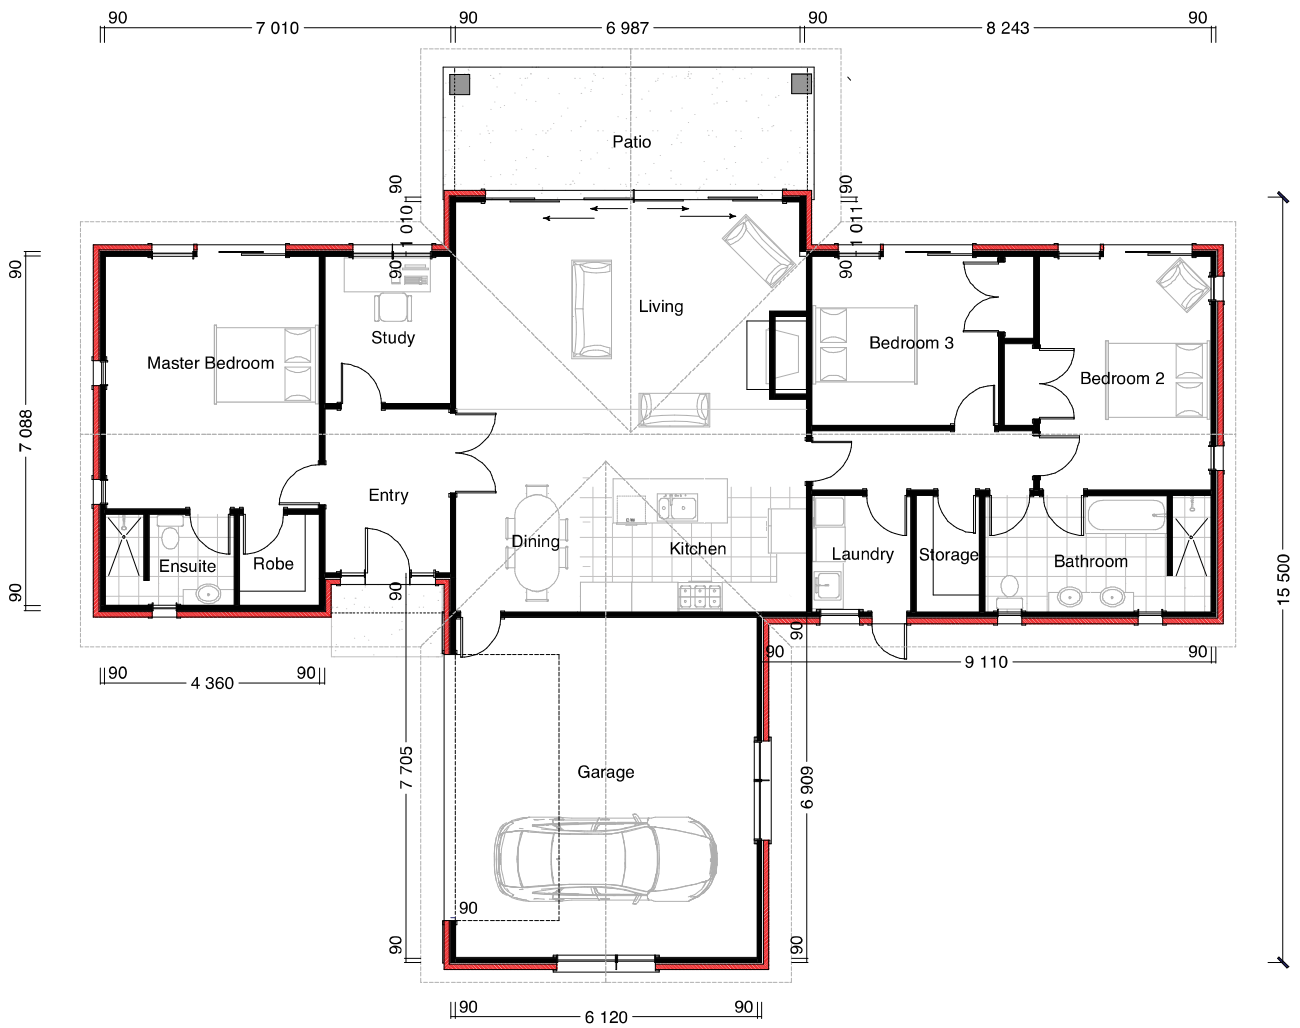

Harakeke

3 2 2 220m²

© plan copyright to Coastal Homes

Coastal Homes also offers a Free Consultancy Service to assist with product and design choices (eg. kitchen, plumbing fixtures, window joinery, floor coverings, paint colours etc)