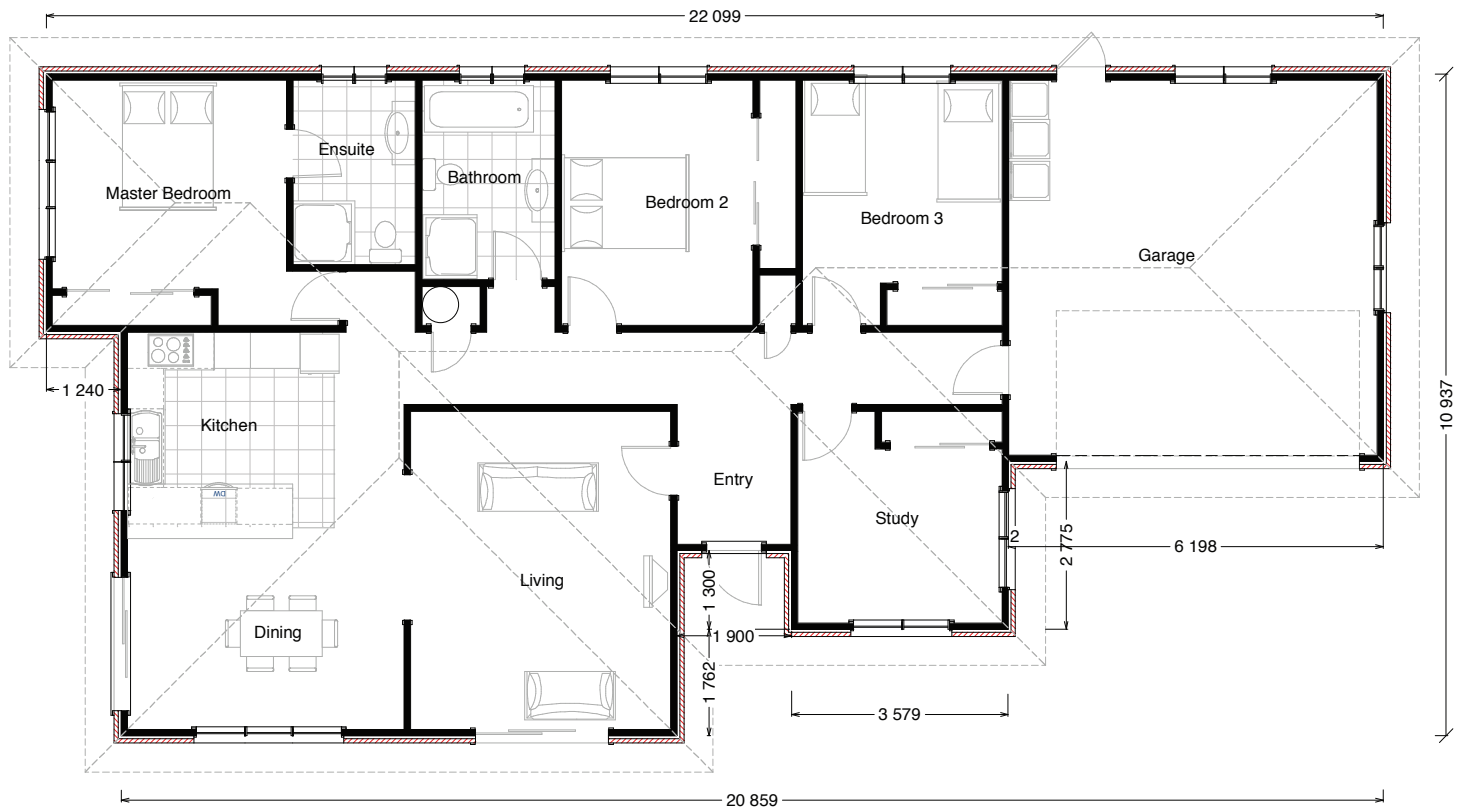

Rimu

3 + Study

2

2

194m²

© plan copyright to Coastal Homes

Coastal Homes also offers a Free Consultancy Service to assist with product and design choices (eg. kitchen, plumbing fixtures, window joinery, floor coverings, paint colours etc)