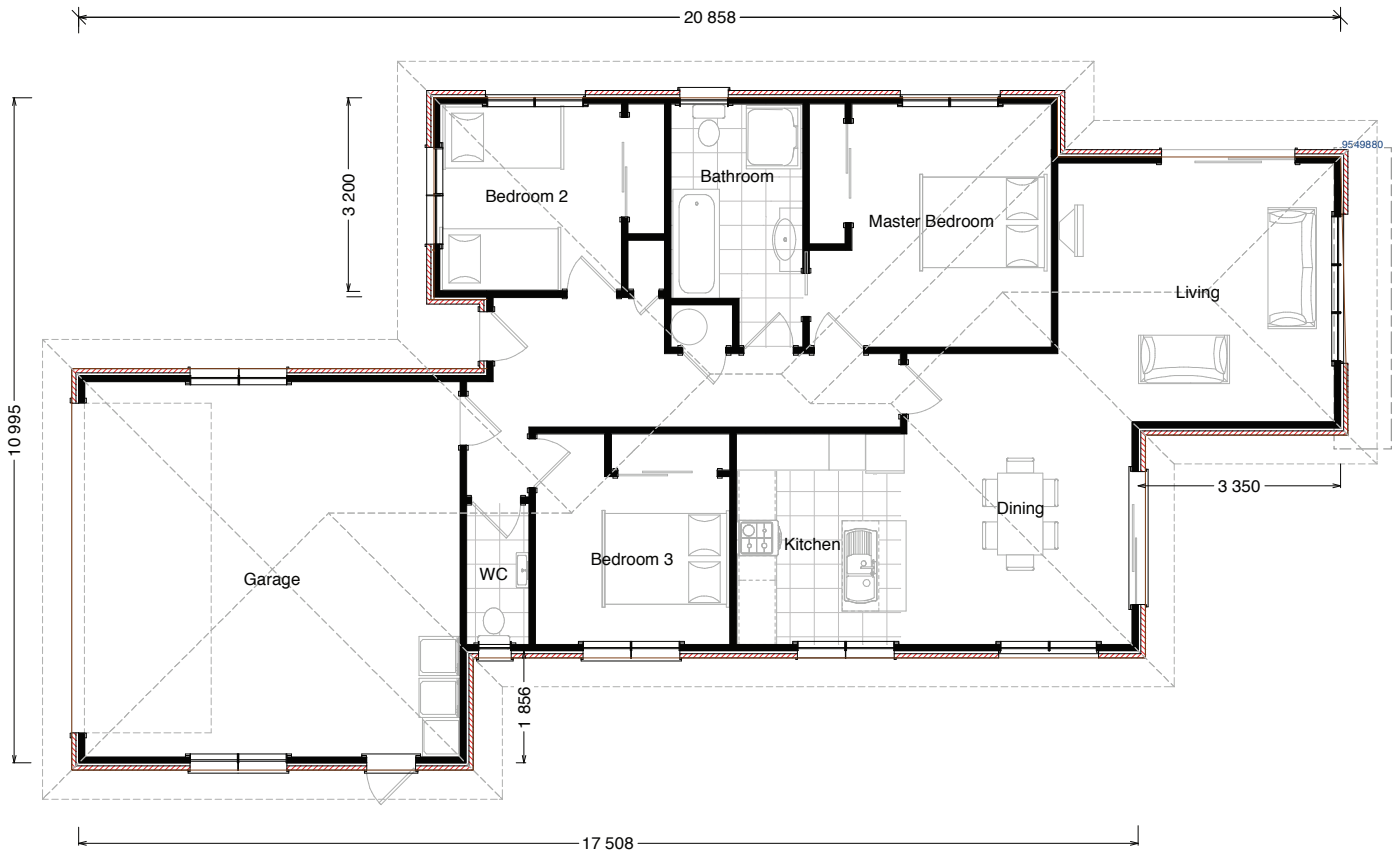

Parea

3 

1.5 

2 

157m²

© plan copyright to Coastal Homes

**COASTAL
HOMES**
(2008) LTD

Just Relax and Enjoy!