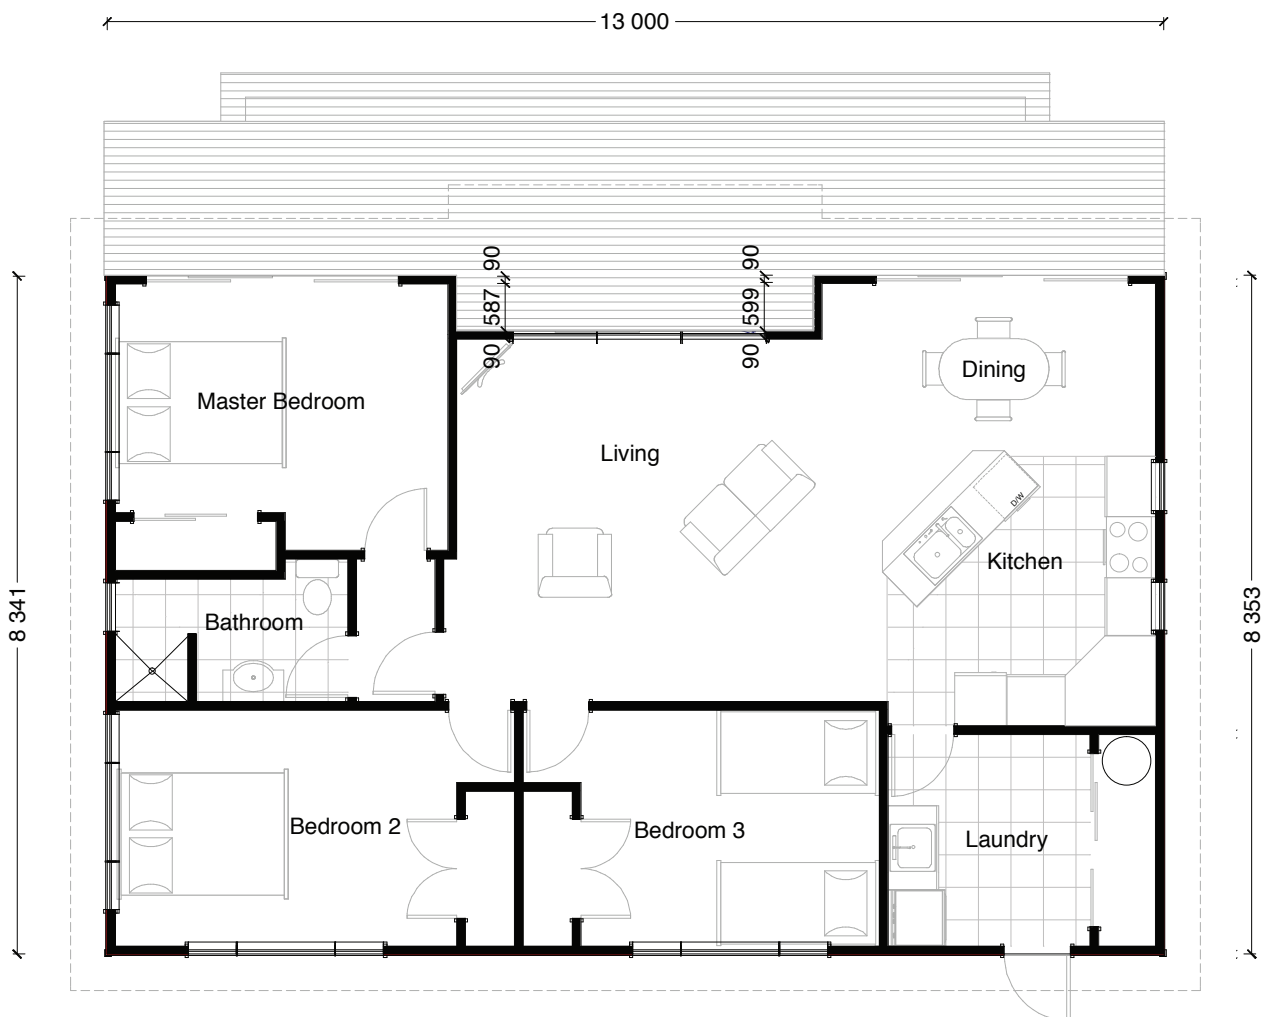

Manuka

3

1

0

105m²

© plan copyright to Coastal Homes

Coastal Homes also offers a Free Consultancy Service to assist with product and design choices (eg. kitchen, plumbing fixtures, window joinery, floor coverings, paint colours etc)