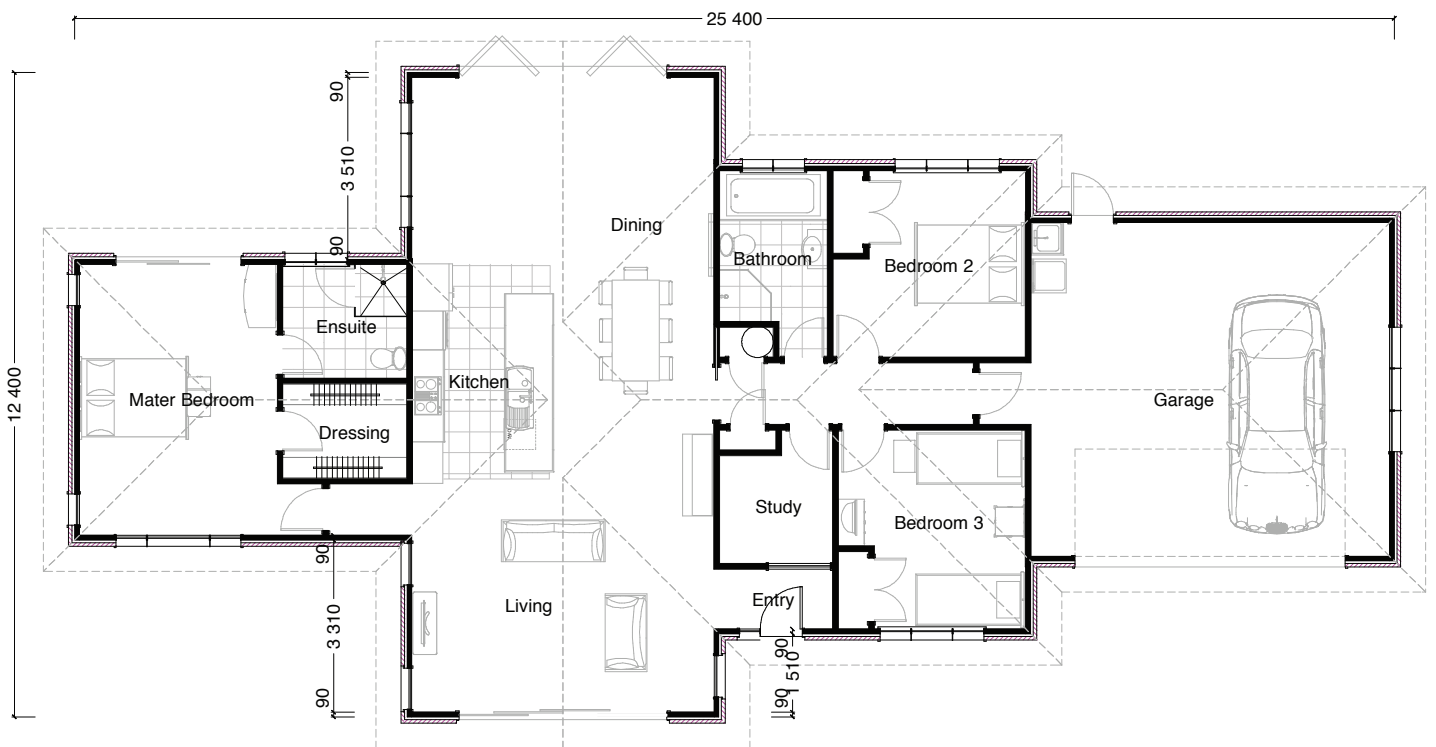

Kowhai

3 

2 

2 

207m²

© plan copyright to Coastal Homes

**COASTAL
HOMES**
(2008) LTD
Just Relax and Enjoy!

Coastal Homes also offers a Free Consultancy Service to assist with product and design choices (eg. kitchen, plumbing fixtures, window joinery, floor coverings, paint colours etc)