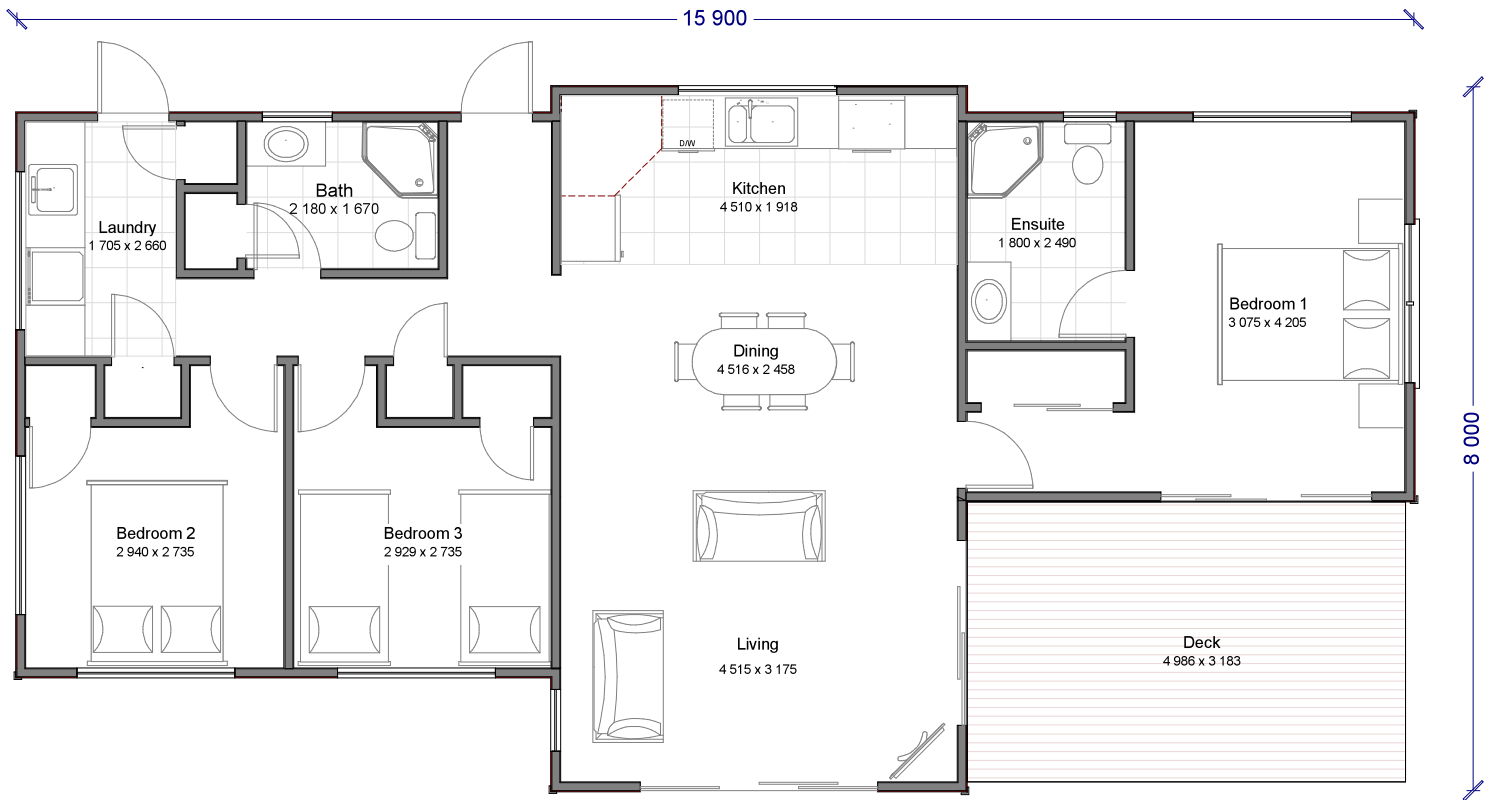

The Gull

3 2 0 98m²

© plan copyright to Coastal Homes

Coastal Homes also offers a Free Consultancy Service to assist with product and design choices (eg. kitchen, plumbing fixtures, window joinery, floor coverings, paint colours etc)