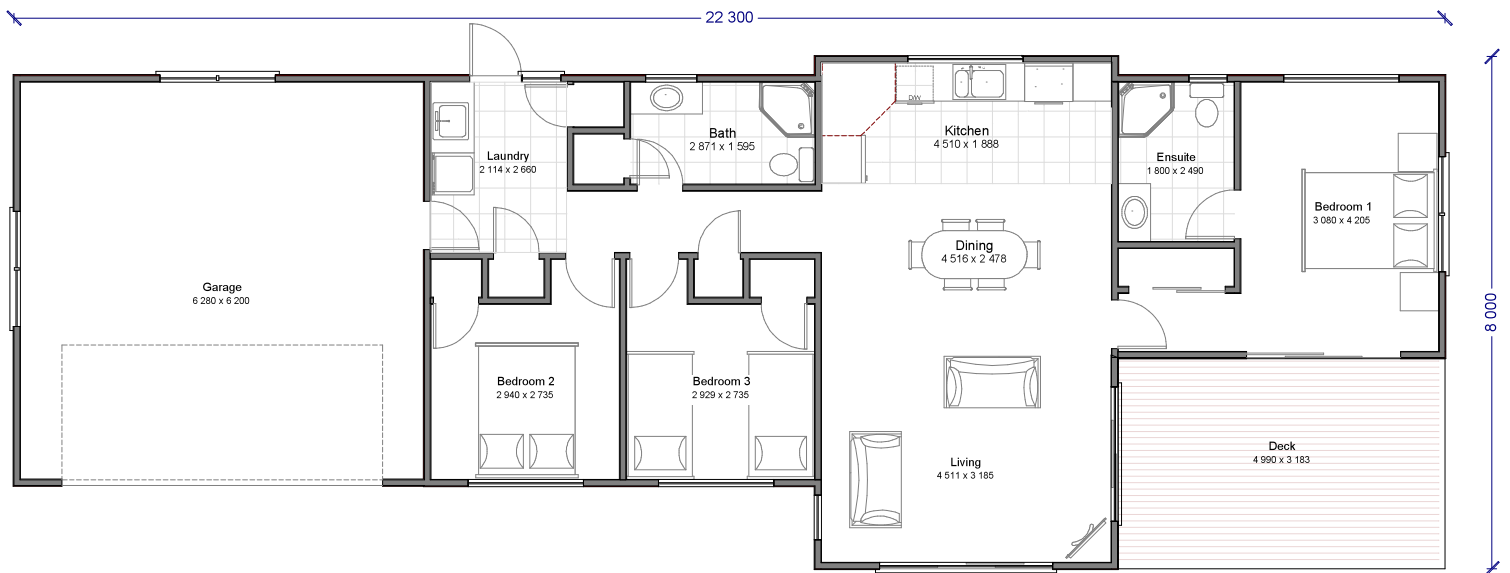

The Gull Mono

3 2 2 140m²

© plan copyright to Coastal Homes

Coastal Homes also offers a Free Consultancy Service to assist with product and design choices (eg. kitchen, plumbing fixtures, window joinery, floor coverings, paint colours etc)