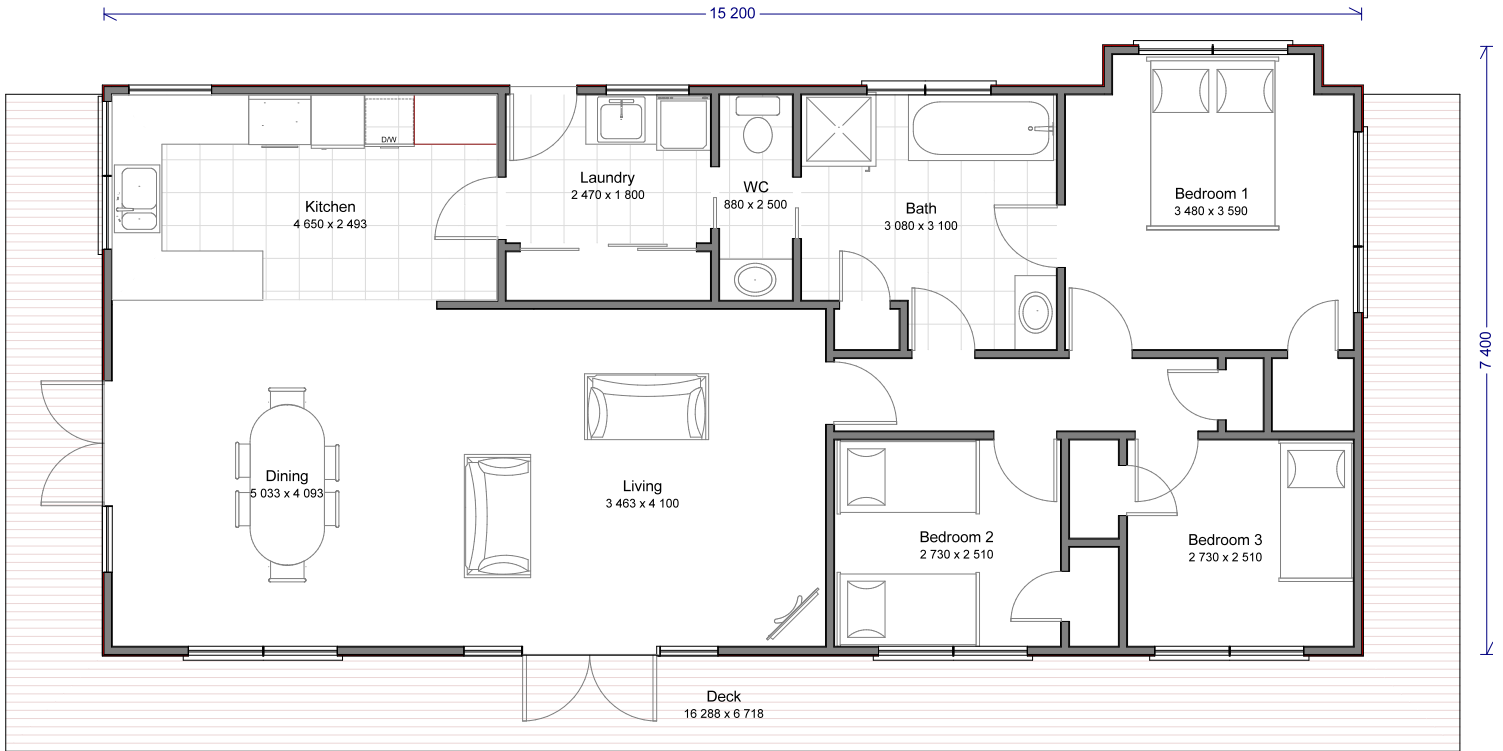

# The Deep Blue

3 1 0 106m<sup>2</sup>

© plan copyright to Coastal Homes

Coastal Homes also offers a Free Consultancy Service to assist with product and design choices (eg. kitchen, plumbing fixtures, window joinery, floor coverings, paint colours etc)