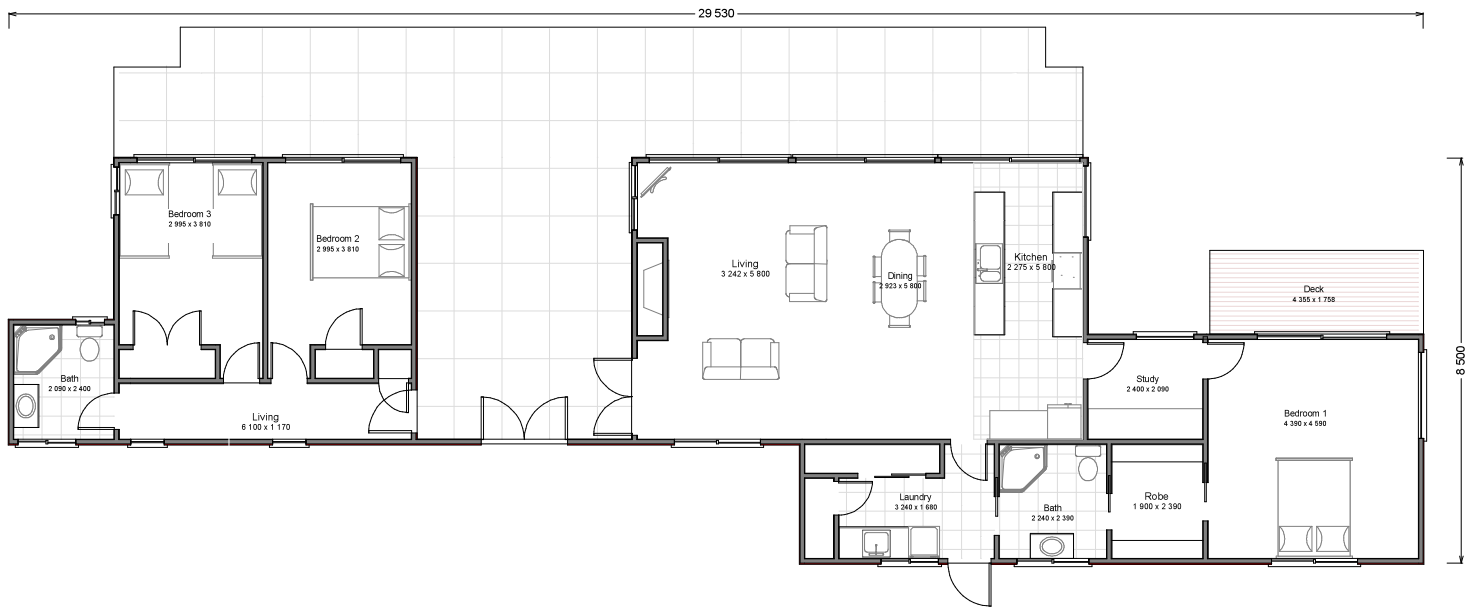

The Coastal Home

3 
2 
0 
149m²

© plan copyright to Coastal Homes

Coastal Homes also offers a Free Consultancy Service to assist with product and design choices (eg. kitchen, plumbing fixtures, window joinery, floor coverings, paint colours etc)