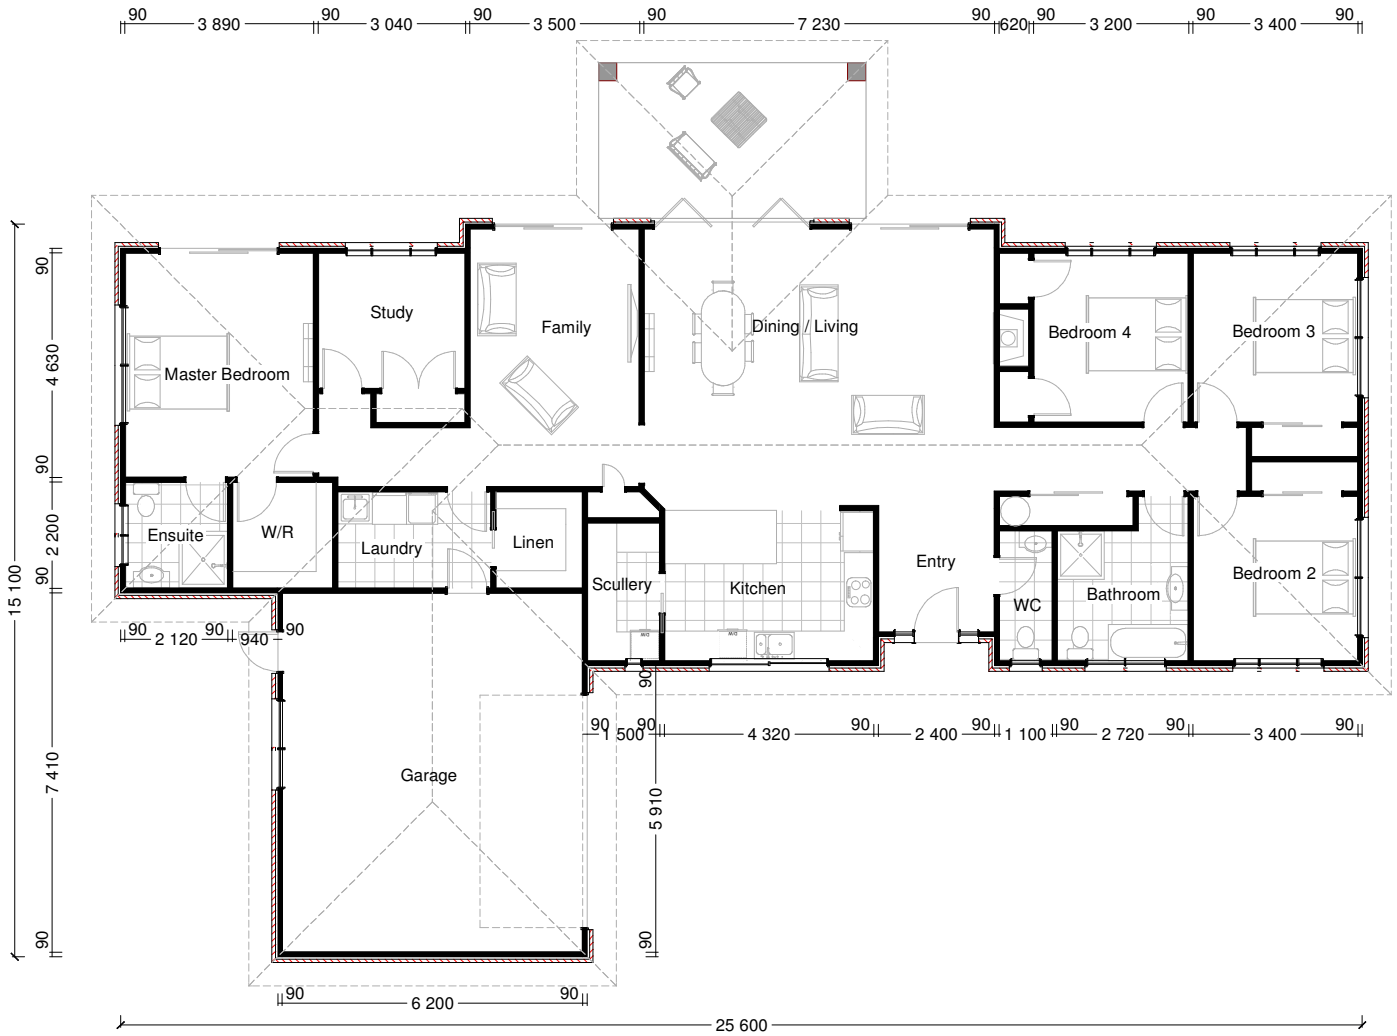

Takahe

4 + Study
2
2
257m²

© plan copyright to Coastal Homes

Coastal Homes also offers a Free Consultancy Service to assist with product and design choices (eg. kitchen, plumbing fixtures, window joinery, floor coverings, paint colours etc)