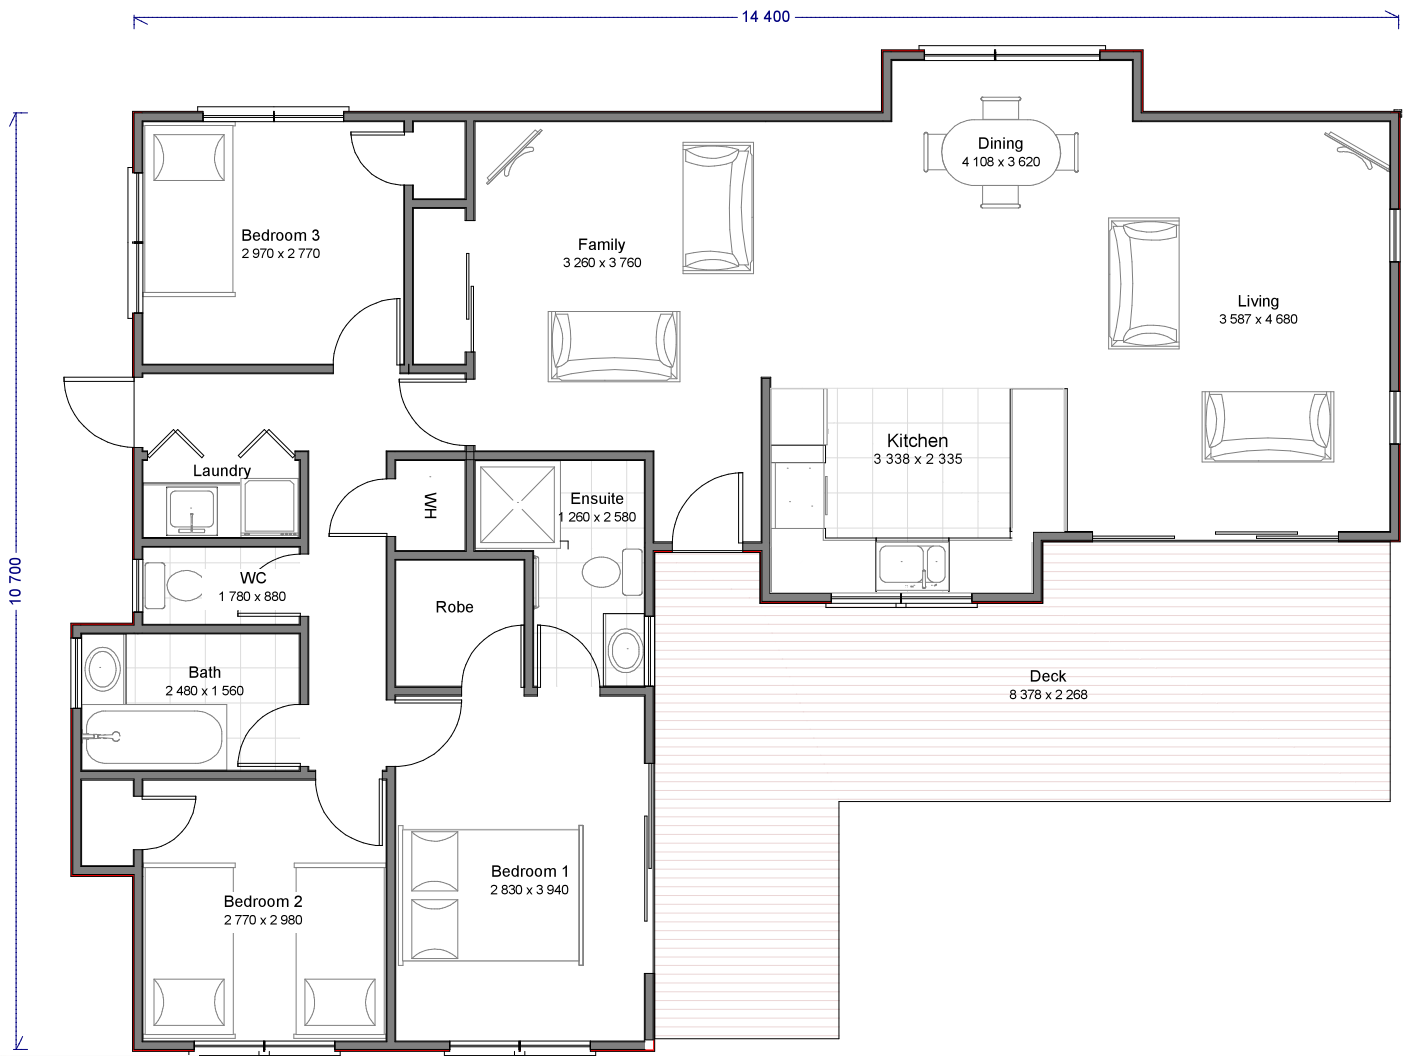

Seaside Getaway

3 2 0 111m²

© plan copyright to Coastal Homes

Coastal Homes also offers a Free Consultancy Service to assist with product and design choices (eg. kitchen, plumbing fixtures, window joinery, floor coverings, paint colours etc)