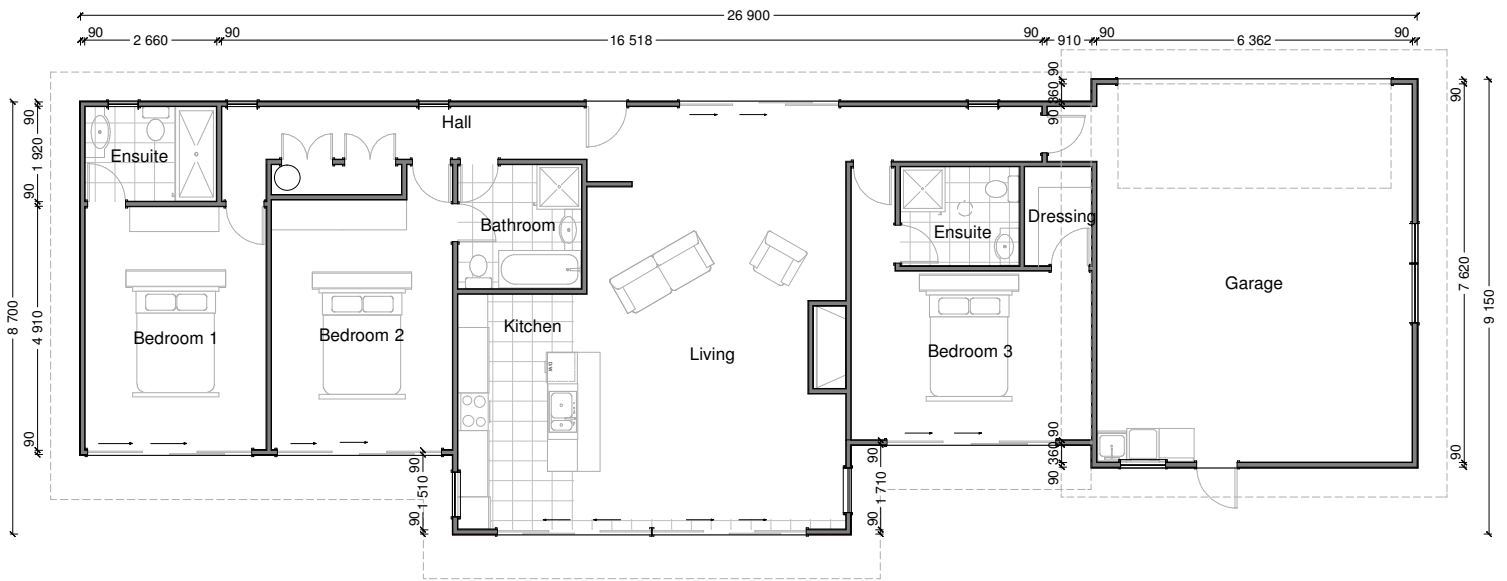

Rata

3 3 2 207m²

© plan copyright to Coastal Homes

Coastal Homes also offers a Free Consultancy Service to assist with product and design choices (eg. kitchen, plumbing fixtures, window joinery, floor coverings, paint colours etc)