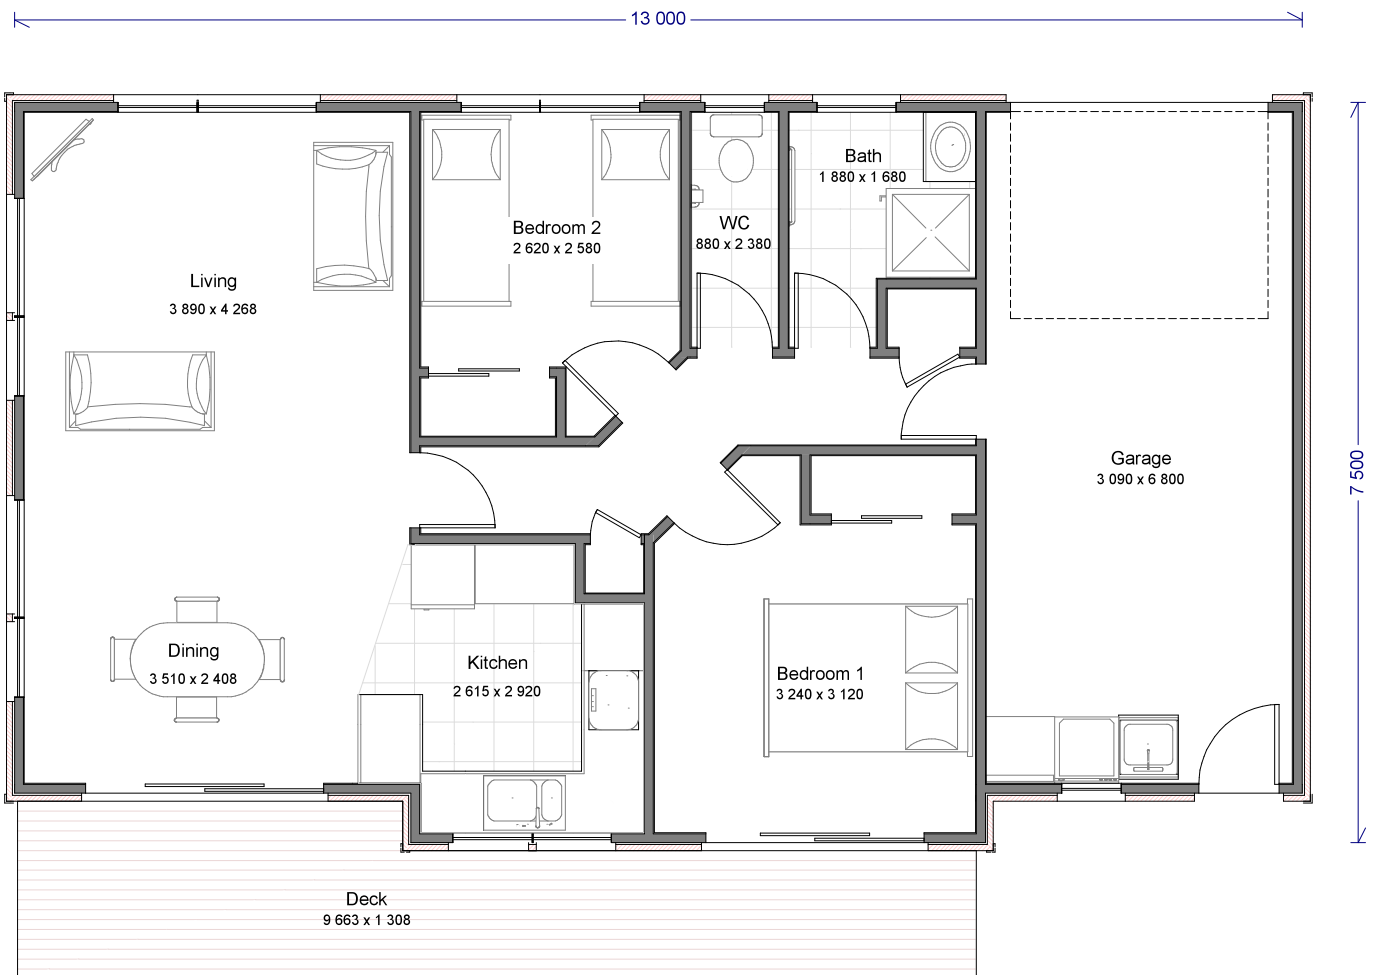

Palm Breeze

2 
1 
1 
94m²

© plan copyright to Coastal Homes

Coastal Homes also offers a Free Consultancy Service to assist with product and design choices (eg. kitchen, plumbing fixtures, window joinery, floor coverings, paint colours etc)