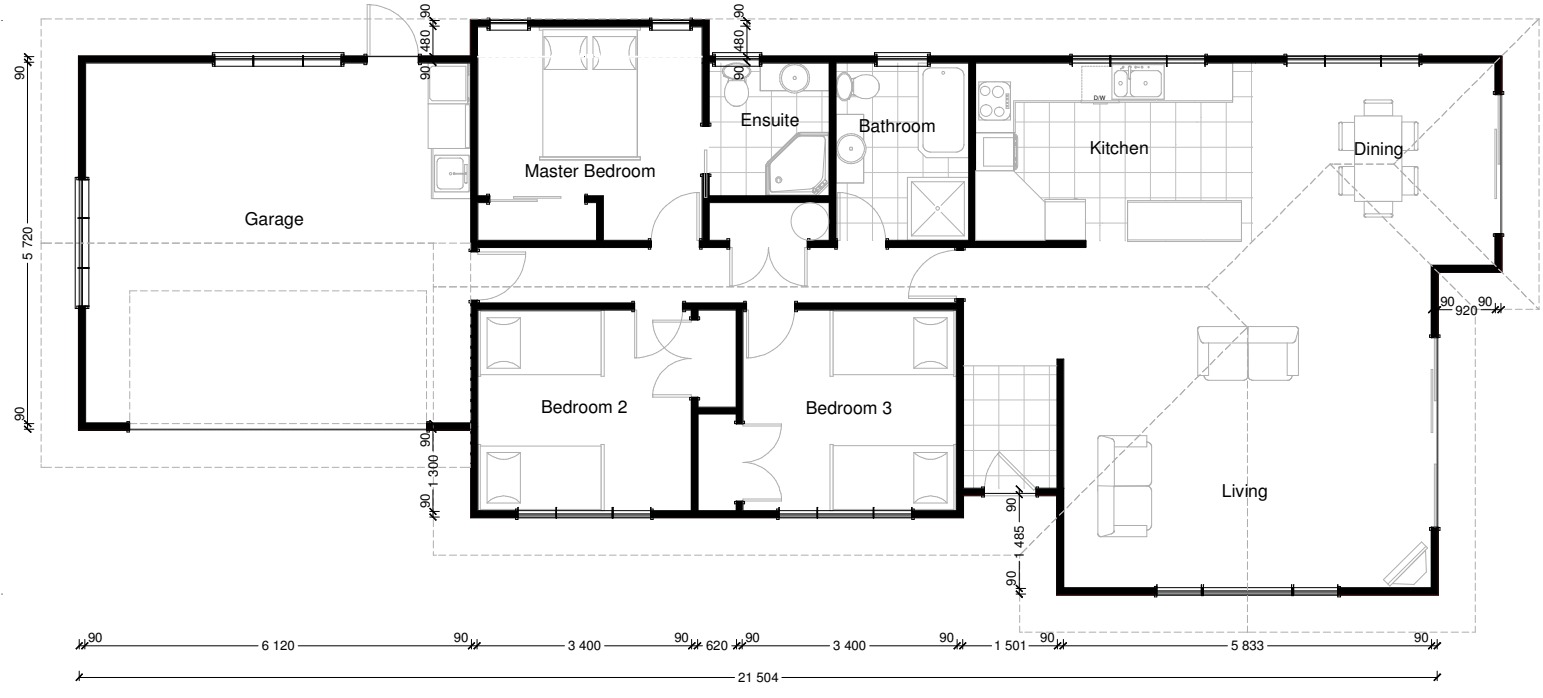

Kakapo

3 2 2 160m²

© plan copyright to Coastal Homes

Coastal Homes also offers a Free Consultancy Service to assist with product and design choices (eg. kitchen, plumbing fixtures, window joinery, floor coverings, paint colours etc)