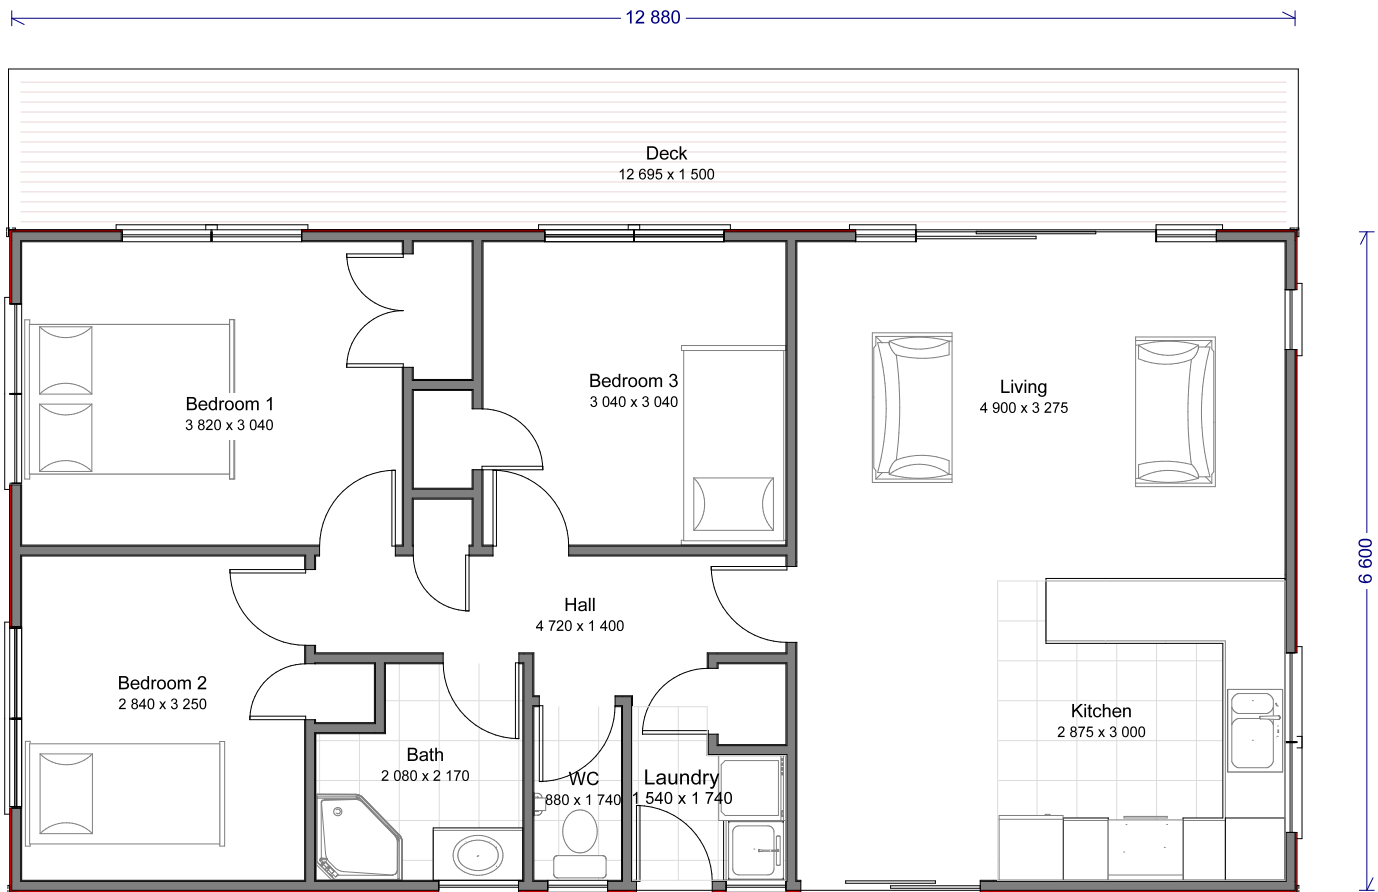

Driftwood Mono

3 1 0 85m²

Coastal Homes also offers a Free Consultancy Service to assist with product and design choices (eg. kitchen, plumbing fixtures, window joinery, floor coverings, paint colours etc)